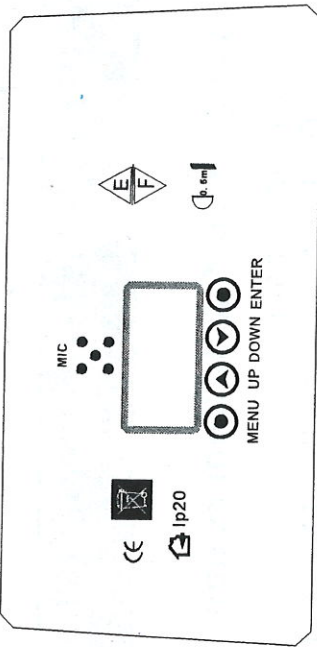

VIII Menu Function

Main Menu	Secondary Menu	Explain
Addr	A001	DMX512 Address
CH--	Ch7--ch13	DMX512 Channel
run-	Run1	Auto run1
	Run2	Auto run2
	Run3	Auto run3
	Run4	Auto run4
	Run5	Auto run5
	Run6	Auto run6
	Run7	Auto run7
	Run8	Sound control
Test	Xtor	Test X motor
	Ytor	Test Y motor
	rotA	Test Z motor
	PAAt	Test gobo motor
	Colo	Test color motor
	Stro	Test strobe motor
	Xinu	X motor reverse
	Yinu	Y motor reverse
Corr	Xto-	X motor revise
	Yto-	Y motor revise
	PAA-	Gobo motor revise
	Col-	Color motor revise
ligh	-on- -- -off	Lamp on or off when reset
	rest	Motor reset
or--	orig	Load the default set when leave factory
Ue--	Uer5	version