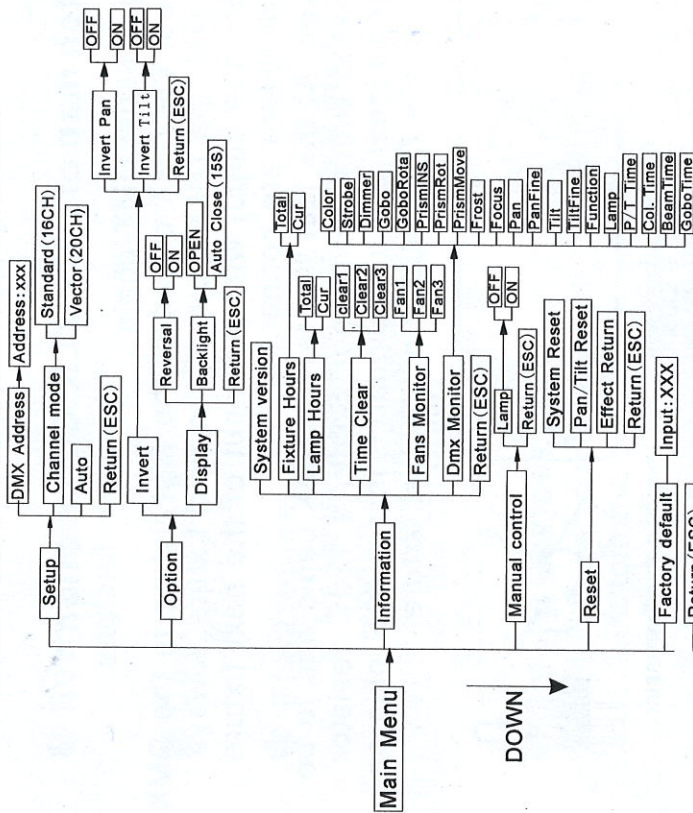

VIII Menu Function

CHANNEL	STANDARD	CHANNEL MODE	VECTOR
1	COLOUR WHEEL	COLOUR WHEEL	
2	STOP/STROBE	STOP/STROBE	
3	DIMMER	DIMMER	
4	STATIC GOGO CHANGE	STATIC GOGO CHANGE	
5	PRISM INSERTION	PRISM INSERTION	
6	PRISM ROTATION	PRISM ROTATION	
7	EFFECTS MOVEMENT	EFFECTS MOVEMENT	
8	FROST	FROST	
9	FOCUS	FOCUS	
10	PAN	PAN	
11	PAN FINE	PAN FINE	
12	TILT	TILT	
13	TILT FILE	TILT FILE	
14	FUNCTION	FUNCTION	
15	RESET	RESET	
16	LAMP CONTROL (with Option: Lamp Dmx ON)	LAMP CONTROL (with Option: Lamp Dmx ON)	
17		PAN-TILT TIME	
18		COLOUR TIME	
19		BEAM TIME	
20		GOGO TIME	

IX Stand 16 Channels Control

Ch1: COLOUR WHEEL	000-004: white
	005-127: select single color and half color
	128-255: Color wheel rotate (slow-fast)
	000-003: Closed
	004-103: Strobe (slow-fast)
	104-107: Open
	108-207: Pulsation (slow-fast)
Ch2: STOP/STROBE	208-212: Open
	213-225: Random slow strobe
	226-238: Random medium strobe
	239-251: Random fast strobe
	252-255: Open
Ch3: DIMMER	000-255: dimmer
	000-003: White
	004-71: select static gobo
Ch4: STATIC GOGO CHANGE	72-113: Gobo wheel rotate deasil (fast-slow)
	114-117: stop.
	118-159: Gobo wheel rotate anticlockwisely (slow-fast)
	160-255: gobo shake
Ch5: PRISM INSERTION	000-127: no function
	128-255: turn on the prism
	000: no function
Ch6: PRISM ROTATION	001-127: manual control the angle of prism
	128-190: prism rotate anticlockwisely (Fast-slow)
	191-192: stop
	193-255: prism rotate deasil (slow-fast)
Ch7	No Function
Ch8: FROST	000-255
Ch9: FOCUS	000-255
Ch10: PAN	000-255
Ch11: PAN FINE	000-255
Ch12: TILT	000-255
Ch13: TILT FINE	000-255
Ch14: FUNCTION	Pan/Tilt speed (fast-slow)
	0-25: UNUSED RANGE
	26-76: EFFECT RESET
Ch15: RESET	77-127: PAN/TILT RESET
	128-255: COMPLETE RESET
	0-25: UNUSED RANGE
Ch16: LAMP CONTROL (with Option: Lamp Dmx ON)	26-100: LAMP OFF (WAIT 5 SECOND)
	101-255: LAMP ON (WAIT 5 SECOND)