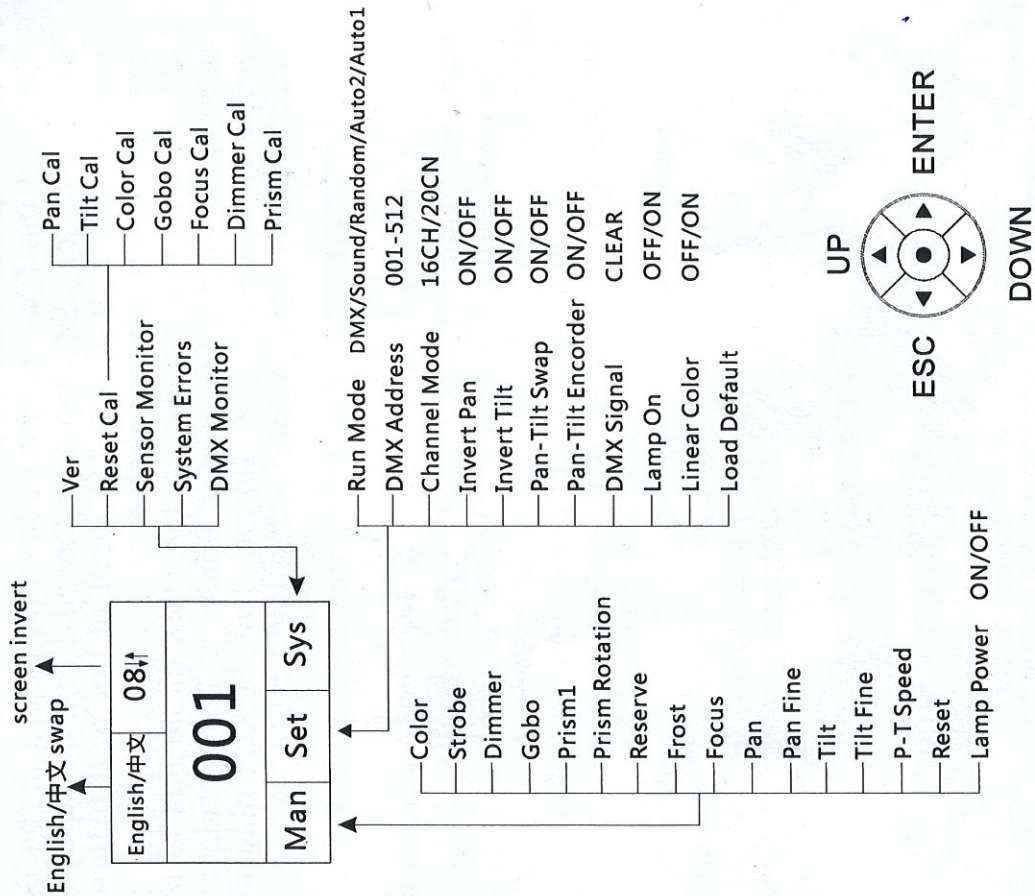

VIII Menu Function

IX Channels Control

CH	Channel Mode	
	16	20
1	Color	Color
2	Strobe	Strobe
3	Dimmer	Dimmer
4	Gobo	Gobo
5	Prism	Prism
6	Prism Rotate	Prism Rotate
7	empty	empty
8	Frost	Frost
9	Focus	Focus
10	Pan	Pan
11	Pan Fine	Pan Fine
12	Tilt	Tilt
13	Y Tilt Fine	Y Tilt Fine
14	Pan-Tilt Speed	Pan-Tilt Speed
15	Reset 0-25 no act 26-76 head motor reset (wait 5 second) 77-127 pan and tilt reset (wait 5 second) 128-255 all motor reset (wait 5 second)	Reset 0-25 no act 26-76 head motor reset (wait 5 second) 77-127 pan and tilt reset (wait 5 second) 128-255 all motor reset (wait 5 second)
16	Lamp control 0-9 no act 10-100 lamp off (wait 5 second) 101-255 lamp on (wait 5 second)	Lamp control 0-9 no act 10-100 lamp off (wait 5 second) 101-255 lamp on (wait 5 second)
17	无	Pan-Tilt Speed
18	无	Color Wheel Speed
19	无	Dimmer-prism-frost Speed