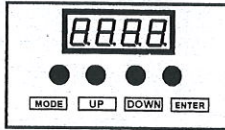

### 8 CAHNNEL

CHANNEL	FUNCTION LIST	
1	GENERAL DIMMER	0 ————— 255
2	SPEED OF STROBE	0 ————— 255
3	FUNCTION	0-50: DMX 9CAHNNEL 50-100 TRANSITION 101-150 COLOR CHANG 151-200 RUNNIG 201-255 SOUND
4	SPEED	SPEED OF COMBINATION EFFECT
5	RED DIMMER	0 ————— 255
6	GREEN DIMMER	0 ————— 255
7	BLUE DIMMER	0 ————— 255
8	WHITE DIMMER	0 ————— 255

### 4 CAHNNEL

CHANNEL	FUNCTION LIST	
1	RED	0 ————— 255
2	GREEN	0 ————— 255
3	BLUE	0 ————— 255
4	WHITE	0 ————— 255

A.001		A512	DMX ADDRESS SETTING 8CAHNNEL
d.001		d512	DMX ADDRESS SETTING 4CAHNNEL
CC01		CC99	SPEED OF TRANSITION
CP01		CP99	SPEED OF COLOR CHANG
dE01		dE99	SPEED OF RUNNIG
dEdF		dEdF	Sound
-on-		-off	DISPLAY
r.001		r.255	RED DIMMER
g.001		g.255	GREEN DIMMER
b.001		b.255	BLUE DIMMER
w.001		w.255	WHITE DIMMER